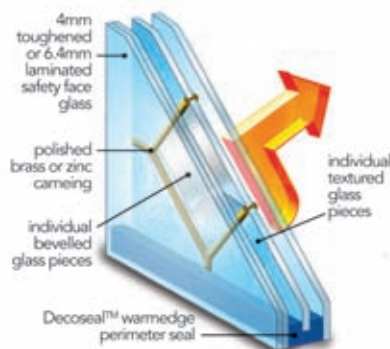

All of the Glass featured in this promotion is available only while stocks last

- Please contact us for further details

Security & Door Furniture

- CE Compliant
- Pass 23/24 Tested
- All Glass EN1279 Compliant
- EN14351-1 Compliant
- Secure by Design Approved Locking System
- Security Handle
- Premium Quality Letterplate

Triple Glazed Glass for added Performance

Our triple glazed designs combine great aesthetics with high performance, offering improved sound and thermal insulating qualities.

Choice of Standard Door Colours

All the door styles are available in the following colours.

WHITE   BLACK   BLUE   GREEN   RED   OAK   ROSEWOOD

Colours shown may vary from actual door colour and samples are limited by the print process. We reserve the right to amend design without prior notification.

Choice of Bespoke Door Colours

Our new colourbonding service is now available for both door slabs and frames.