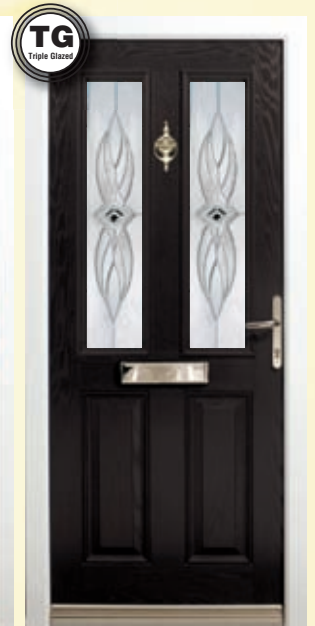

No Backing Glass options.

All Doors supplied with Security Lock
and Suited Hardware.

Also available in Oak and Rosewood
at a surcharge per side.